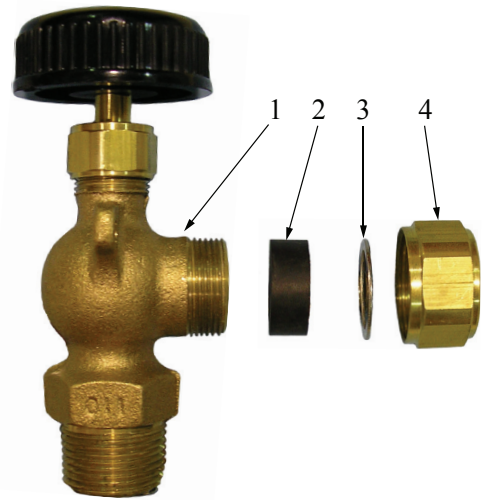

FLOMORE

Different By Design

***Glass Tubing
and
Accessories***

Glass

Clear Glass

Part Number	Dimensions (inches)
1D24C	$\frac{5}{8}$ x 24
1D36C	$\frac{5}{8}$ x 36
1D48C	$\frac{5}{8}$ x 48
1D60C	$\frac{5}{8}$ x 60
1D72C	$\frac{5}{8}$ x 72

Maximum Pressures

Length (inches)	Clear Glass	Red Line Glass	Extra Heavy Glass
12	410	350	500
24	320	265	500
36	245	205	500
48	195	165	500
60	150	125	500
72	100	90	500

NOTE: No corrosion at 150°F

Glass Accessories

Gauge Cocks

*Sold in sets of 2

Item #	Part #	# Req'd.	Description
1	20-250-03	1	Gauge Cock
2	15470	1	5/8" Square Cut Washer
	15472		3/4" Square Cut Washer
3	15474	1	5/8" Stainless Steel Washer
4	15476	1	5/8" Brass Nut

Recommended Spare Parts

Plastic Tube

Part Number	Dimensions (inches)
1D72P	5/8 x 72
1E72P	3/4 x 72

Extra Heavy Plastic Tube

Part Number	Dimensions (inches)
1D72PX	5/8 x 72

Recommended for extra high pressures