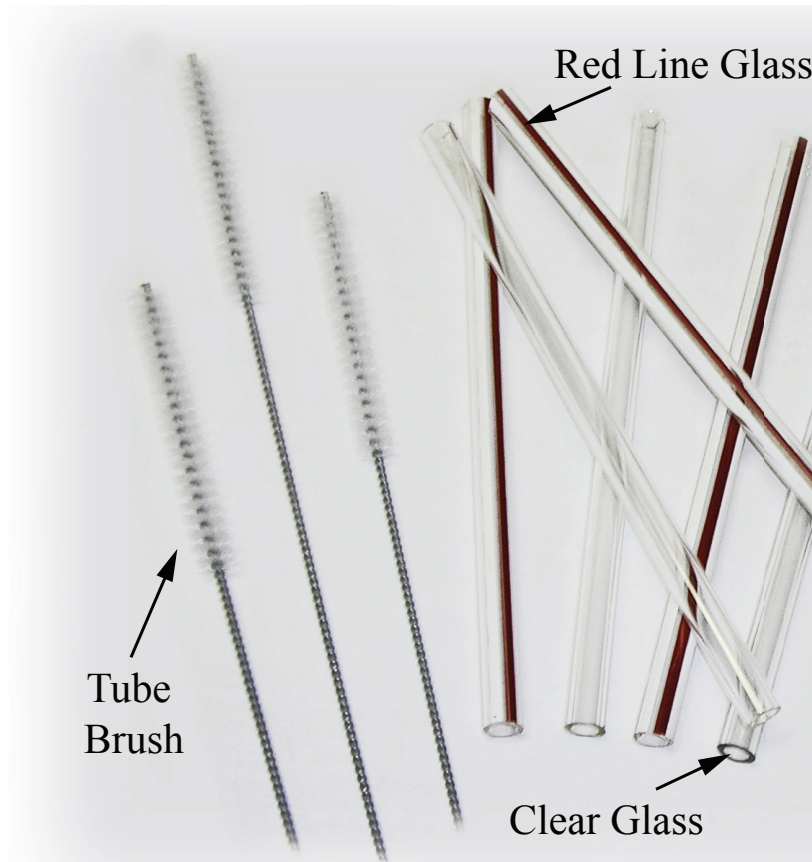

FLOMORE

Different By Design

***Glass Tubing
and
Accessories***

Glass

Clear Glass

Part Number	Dimensions (inches)
1D24C	$\frac{5}{8}$ x 24
1D36C	$\frac{5}{8}$ x 36
1D48C	$\frac{5}{8}$ x 48
1D60C	$\frac{5}{8}$ x 60
1D72C	$\frac{5}{8}$ x 72

Extra Heavy Glass

Part Number	Dimensions (inches)
1D24CX	$\frac{5}{8}$ x 24
1D36CX	$\frac{5}{8}$ x 36
1D48CX	$\frac{5}{8}$ x 48
1D60CX	$\frac{5}{8}$ x 60
1D72CX	$\frac{5}{8}$ x 72

Recommended for extra high pressures

Red Line Glass

Part Number	Dimensions (inches)
1C72E	$\frac{1}{2}$ x 72
1D12E	$\frac{5}{8}$ x 12
1D14.75E	$\frac{5}{8}$ x 14.75
1D20E	$\frac{5}{8}$ x 20
1D24E	$\frac{5}{8}$ x 24
1D36E	$\frac{5}{8}$ x 36
1D48E	$\frac{5}{8}$ x 48
1D60E	$\frac{5}{8}$ x 60
1D72E	$\frac{5}{8}$ x 72
1E24E	$\frac{3}{4}$ x 24
1E36E	$\frac{3}{4}$ x 36
1E48E	$\frac{3}{4}$ x 48
1E60E	$\frac{3}{4}$ x 60
1E72E	$\frac{3}{4}$ x 72

Maximum Pressures

Length (inches)	Clear Glass	Red Line Glass	Extra Heavy Glass
12	410	350	500
24	320	265	500
36	245	205	500
48	195	165	500
60	150	125	500
72	100	90	500

NOTE: No corrosion at 150°F

Glass Accessories