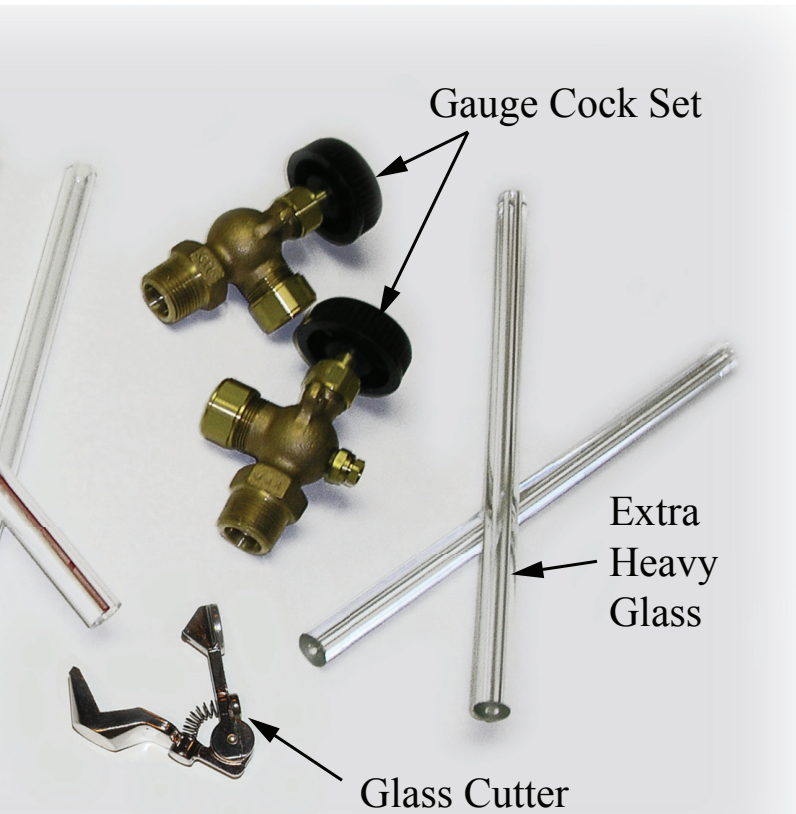

Maximum Pressures

Length (inches)	Clear Glass	Red Line Glass	Extra Heavy Glass
12	410	350	500
24	320	265	500
36	245	205	500
48	195	165	500
60	150	125	500
72	100	90	500

NOTE: No corrosion at 150°F

Glass Accessories

Gauge Cocks

*Sold in sets of 2

Item #	Part #	# Req'd.	Description
1	20-250-03	1	Gauge Cock
2	15470	1	5/8" Square Cut Washer
	15472		3/4" Square Cut Washer
3	15474	1	5/8" Stainless Steel Washer
4	15476	1	5/8" Brass Nut

Tube Brush

Part Number	Description
15466	5/8" x 48" Tube Brush

Glass Cutter

Part Number	Description
GCH-13520	Glass Cutter
GCH-13600-5	Replacement Wheel and Pin

Recommended Spare Parts

FLOMORE

Richart Distributors, Inc.