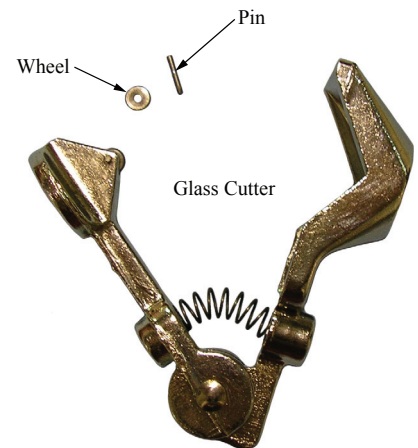

Gauge Cocks

*Sold in sets of 2

Item #	Part #	# Req'd.	Description
1	20-250-03	1	Gauge Cock
2	15470	1	5/8" Square Cut Washer
	15472		3/4" Square Cut Washer
3	15474	1	5/8" Stainless Steel Washer
4	15476	1	5/8" Brass Nut

Recommended Spare Parts

Plastic Tube

Part Number	Dimensions (inches)
1D72P	5/8 x 72
1E72P	3/4 x 72

Extra Heavy Plastic Tube

Part Number	Dimensions (inches)
1D72PX	5/8 x 72

Recommended for extra high pressures

Tube Brush

Part Number	Description
15466	5/8" x 48" Tube Brush

Glass Cutter

Part Number	Description
GCH-13520	Glass Cutter
GCH-13600-5	Replacement Wheel and Pin

Recommended Spare Parts

FLOMORE

Richart Distributors, Inc.